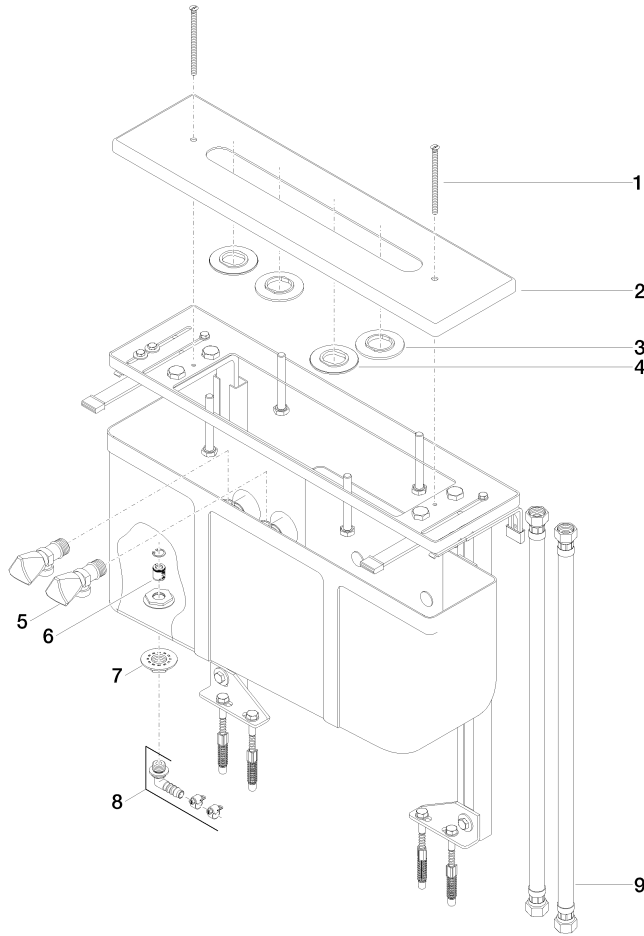

## Perfecto installation kit -

---

12 614 970 90

- height adjustable
- 1/2" connection
- retaining screws and plugs
- 2x 1/2" x 1/2" x 600mm high pressure hose
- brass washers
- assembly kit with installation plate
- spacer posts
- installation plate 566 x 144 mm
- angle valves, variable in height and laterally

for deck-mounted tub/shower sets for tile mounting

**Perfecto installation kit -**

12 614 970 90

mm [inches]

**Perfecto installation kit -**

12 614 970 90

**Spare parts list**

No.	Item Number	Name	Quantity used	Delivery time
1	09 30 30 005 90	screw	2	2
2	09 28 01 005 90	plate	1	2
3	09 30 11 155 90	disc	2	2
4	09 30 11 014 90	disc	2	2
5	04 17 02 004 00 90	valve	2	2
6	09 23 01 160 90	back-flow preventer	1	2
7	09 23 10 010 90	nut	1	2
8	90 17 20 900 00 90	angle	1	60
9	12 503 970 90	High pressure hose 1/2" x 1/2" x 600 mm -	1	2