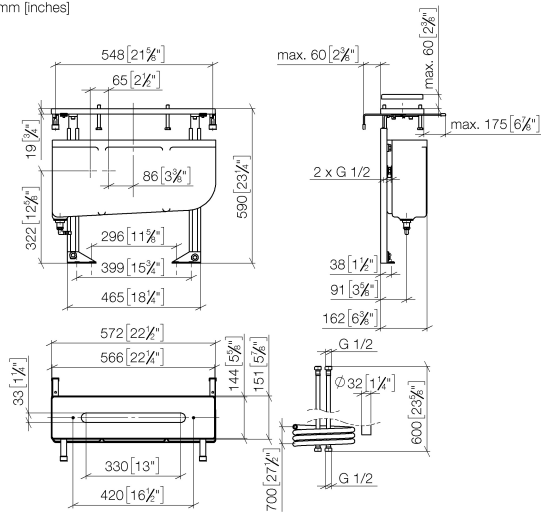

## Perfecto installation kit -

---

12 614 970 90

- height adjustable
- 1/2" connection
- retaining screws and plugs
- 2x 1/2" x 1/2" x 600mm high pressure hose
- brass washers
- assembly kit with installation plate
- spacer posts
- installation plate 566 x 144 mm
- angle valves, variable in height and laterally

for deck-mounted tub/shower sets for tile mounting

**Perfecto installation kit -**

12 614 970 90

mm [inches]

**Perfecto installation kit -**

12 614 970 90

**Spare parts list**

No.	Item Number	Name	Quantity used	Delivery time
1	09 30 30 005 90	screw	2	2
2	09 28 01 005 90	plate	1	2
3	09 30 11 155 90	disc	2	2
4	09 30 11 014 90	disc	2	2
5	04 17 02 004 00 90	valve	2	2
6	09 23 01 160 90	back-flow preventer	1	2
7	09 23 10 010 90	nut	1	2
8	90 17 20 900 00 90	angle	1	60
9	12 503 970 90	High pressure hose 1/2" x 1/2" x 600 mm -	1	2